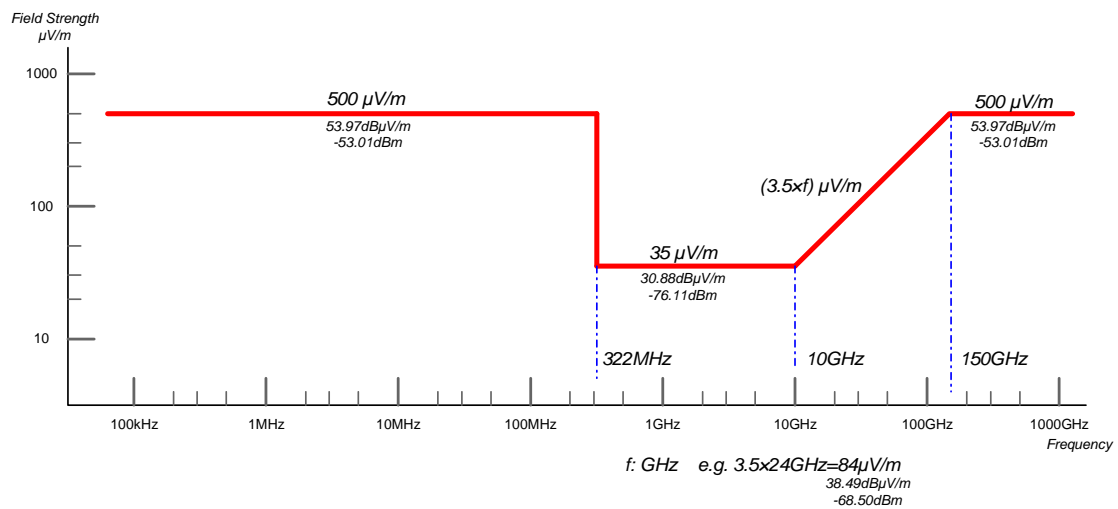

Extremely Weak Power Equipment

An Extremely Weak Power Equipment (abbrev. EWPE) is defined as Non-License radio equipment, it does not need both any certification and operator license. A manufacturer would perform either measuring a field strength or confirmed tested data by third party laboratory that the measured results satisfy the maximum field strength stipulated in the Radio Law, they can sell the EWPE in Japan.

DSP Research has one of services that perform the test and issue the proof by ourselves. There are many types of equipment such as car alarms, keyless entries for mobile, wireless microphones and emergency alarm transmitters on the Japanese market.

Chart 1: Field Strength Limitation of EWPE

Contact to: Sales: Yukiyou A. Nagao
/ Director of Operations
agnes-nagao@dSpr.co.jp
+81-78-940-0122 : DID +81-78-940-0378 : Facsimile

Technical: HIRO Togashi
/ Senior Manager of Technical Div. & Certification Div.
hiro@dSpr.co.jp
+81-78-940-0126 : DID +81-78-940-0378 : Facsimile